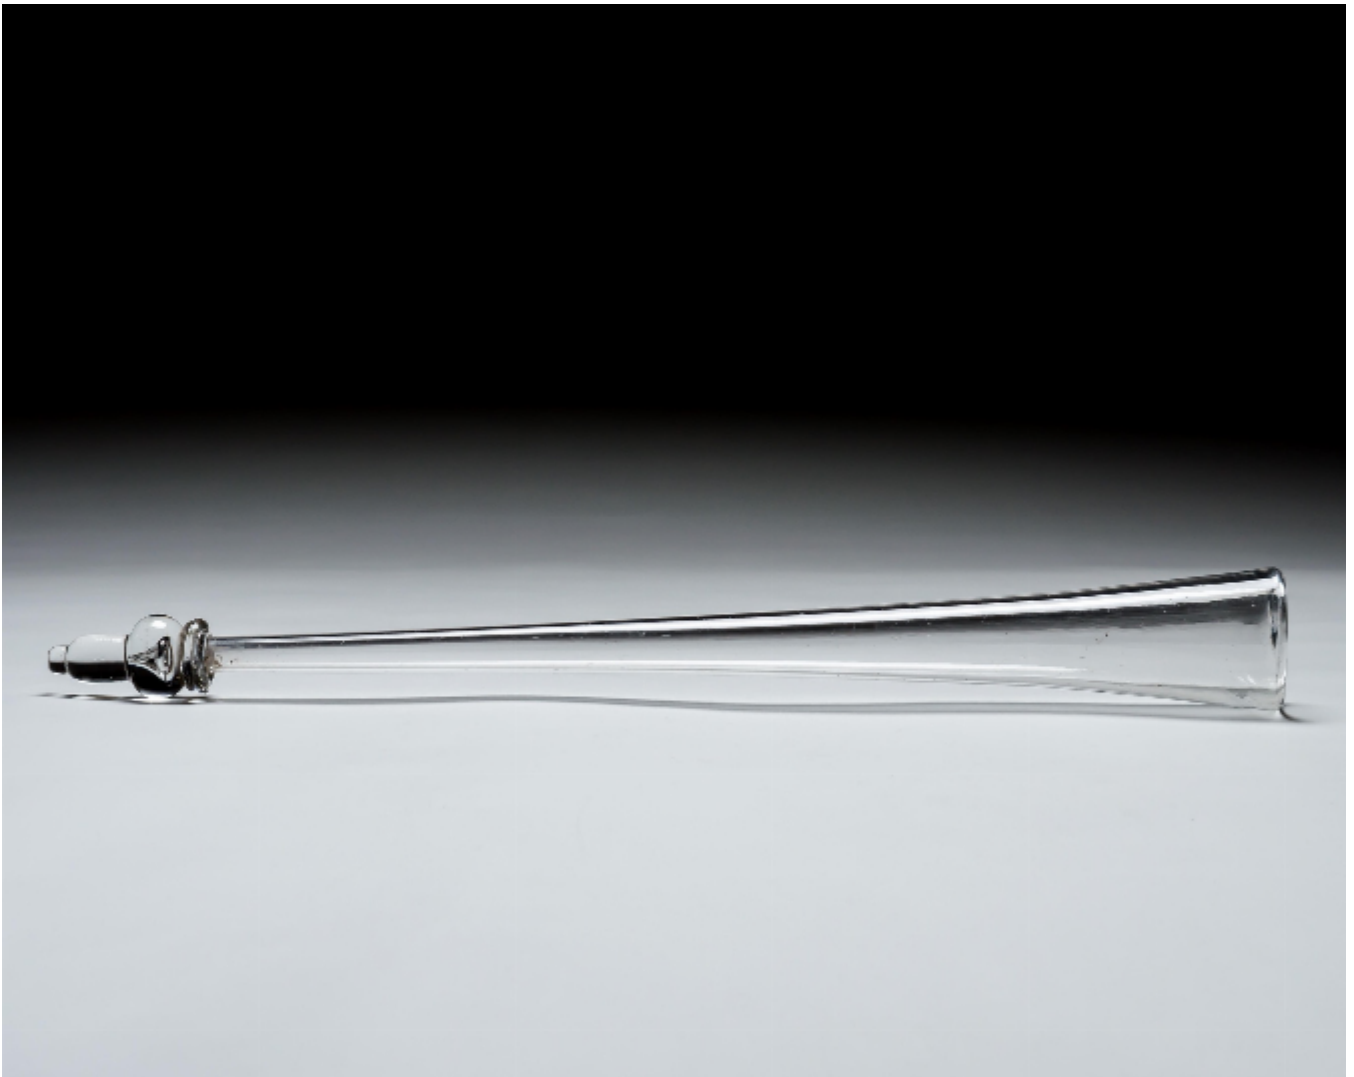

FILEMAN ANTIQUES

FINE ANTIQUE LIGHTING & GLASS

A HALF YARD ALE GLASS

£1,950

REF: FA1622

Height: 49 cm (19.3")

Diameter: 5.5 cm (2.2")

Description

A half yard ale glass with acorn knop. It was known also as a "long glass", a "Cambridge yard (glass)" and an "ell glass". It is associated by legend with stagecoach drivers, though it was mainly used for drinking feats and special toasts.